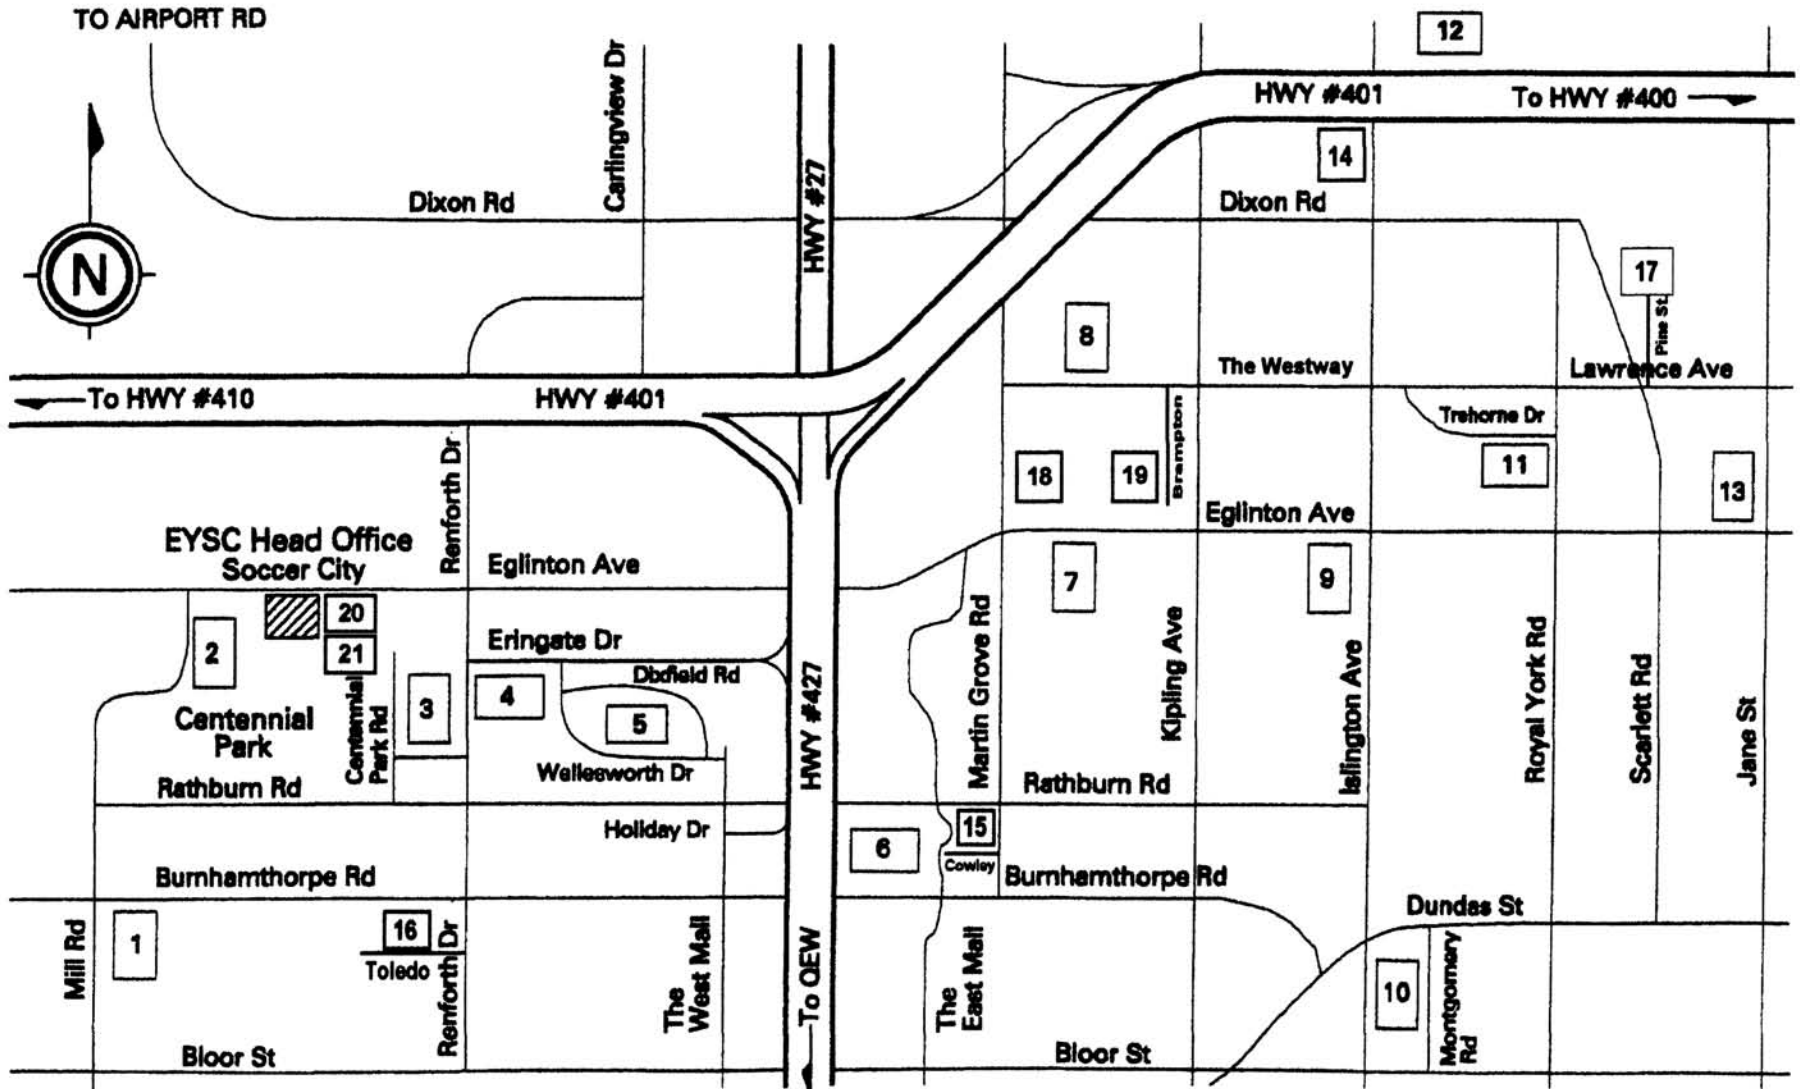

# ETOBICOKE YOUTH SOCCER CLUB PLAYING FIELDS

- |                                   |                             |                             |                             |                 |
|-----------------------------------|-----------------------------|-----------------------------|-----------------------------|-----------------|
| 1. Silverthorn Collegiate         | 6. Burnhamthorpe Collegiate | 11. Scarlett Heights        | 16. Bloordale Middle School | 21. Picnic Area |
| 2. Centennial Park Picnic Area #6 | 7. Martingrove Collegiate   | 12. Pine Point Park         | 17. Weston Collegiate       |                 |
| 3. Hollycrest Community School    | 8. Kipling Collegiate       | 13. Eglinton Flats          | 18. Richview Reservoir      |                 |
| 4. Michael Power High School      | 9. Richview Collegiate      | 14. Don Bosco High School   | 19. Central Etobicoke       |                 |
| 5. Wellesworth Park               | 10. Etobicoke Collegiate    | 15. West Glen Junior School | 20. Cricket Pitch           |                 |